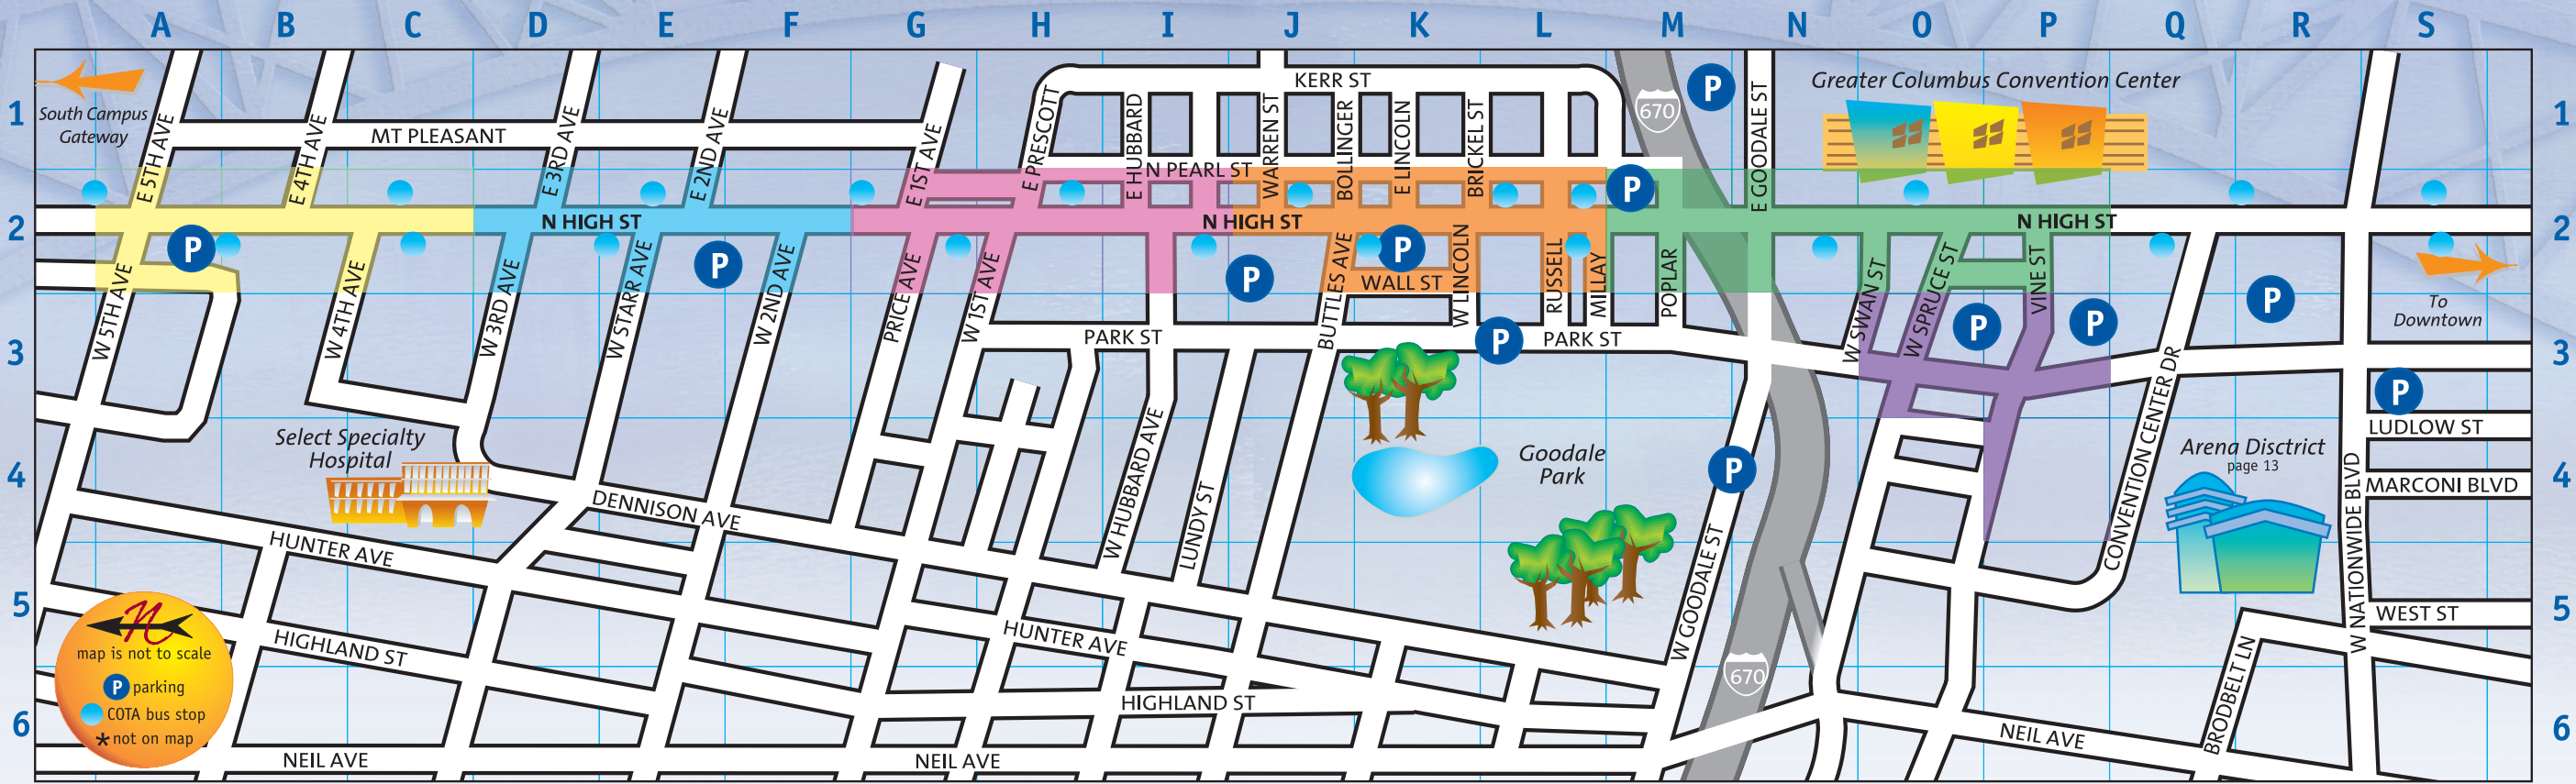

shortnorth arts district

Arts / Galleries page 1

- Art + Home, J2
- The Art Exchange, LTD, L2
- Byzantium, C2
- Cameo Gallery, LLC, I2
- Doo Dah Parade, *
- Echoes Art + Antiques, K2
- Elements of Art / Art Space, N2
- Grandview Mercantile Co., G2
- JamisArt.com, *
- Jazz Arts Group, F2
- Kathryn Gallery, L2
- KIACA Gallery, F2
- Lindsay Gallery, E2
- Mahan Gallery, K2
- Marcia Evans Art Consulting & Gallery, K2
- Ohio Art League, F2
- Ohioana Library Association, G2
- Palnik Cartoon Studio, K2
- pm gallery, K2
- Rebecca Ibel Gallery, D2
- Riverfront Art Festival, *
- Rivet, C2
- Roy G Biv Gallery, E2
- Sharon Weiss Gallery, K2
- Sherrie Gallerie F2
- Studios on High Gallery, K2
- Terra Gallery, M2
- Via Colori, *
- Wexner Center for the Arts, *

Dining / Food page 3

- Arena District, see page 13
- Bar Louie, O2
- basi italia, I6

Benevolence Café, O2

- Betty's Fine Food + Spirits, K2
- Bluefish Seafood on the Cap, N2
- Bodega, D2
- Buca di Beppo, R3
- Burgundy Room, L2
- East Village, L2
- Europa Wine & Spirits, L2
- Giant Eagle, J6
- Haiku, I2
- Hyde Park Prime Steakhouse, N2
- Jeni's Splendid Ice Creams, O3
- Kroger, *
- La Fogata Grill, I2
- L'Antibes, I2
- Lemongrass Fusion Bistro, L2
- Marcella's Ristorante, Pizzeria & Wine Bar, M2
- Martini Italian Bistro, O2
- MoJoe Lounge, M2
- North Market, O3
- Northstar Cafe, F2
- Paul Liu's Chinese Restaurant, N2
- Phillips & Son Coney Island, J2
- Planet Smoothie, J2
- Press Grill, J2
- Rigsby's Kitchen, K2
- RJ Snappers, K2
- Rosendales, I2
- Rossi Bar & Kitchen, G2
- South Campus Gateway, *
- Spinelli's Deli, J6
- Starbucks Coffee, M2
- Surly Girl Saloon, C2
- Union Cafe, I2

Night Life page 5

- Axis Nightclub, I2
- Bar 23, N2
- Bar Louie, O2
- Betty's Fine Food + Spirits, K2
- Bristol Bar, *
- Brother's Bar & Grill, O2
- Gaswerks, O2
- Havana Video Lounge, H2
- Liquid, C2
- Mike's Grill, K2
- Riverfront Art Festival, *
- Short North Tavern, L2
- Skully's Music-Diner, B2
- Spice Bar, O3
- St. James Tavern, *
- Sugar Bar, O3
- Surly Girl Saloon, C2

Shopping / Personal Service pg 6

- A Touch Of Earth, O3
- Alexander's Fine Jewelry & Watches, K2
- Arena District Athletic Club, R6
- Best Apparel & Uniform, B2
- Byzantium, C2
- Callander Cleaning Co., M2
- Camelot Cellars Winery, F2
- The Chamber, A2
- RJ Snappers, K2
- City Kids Daycare, S4
- Collier West, I2
- Columbus Barber & Beauty, F2
- Columbus Eyeworks, B2
- Cookware Sorcerer, K2
- Counter Culture, E2
- Dr. Mojoe, J2

The Emperor's Newest Clothes, L2